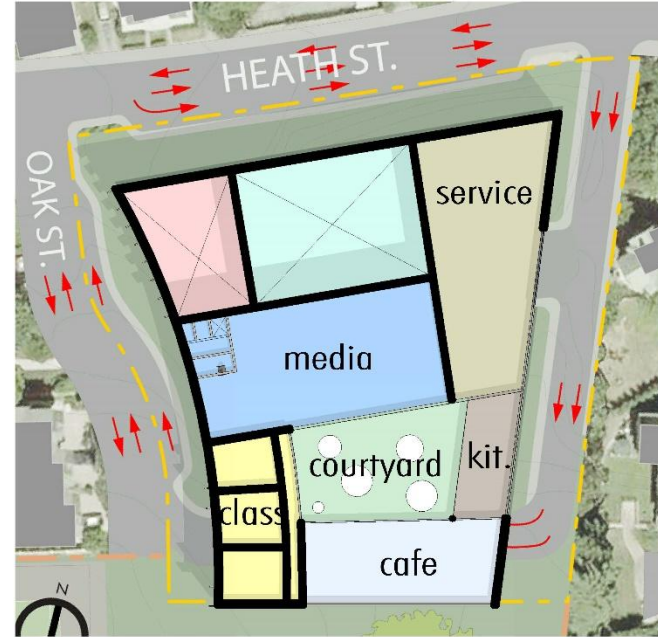

OPTION B
"SOLAR HARVEST"

OPTION B
"SOLAR HARVEST"

1 -1 GARAGE - OPTION B
1" = 50'-0"

2 FIRST FLOOR PLAN - OPTION B
1" = 50'-0"

3 SECOND FLOOR PLAN - OPTION B
1" = 50.0"

4 THIRD FLOOR PLAN - OPTION B
1" = 50.0"

5 FOURTH FLOOR PLAN - OPTION B
1" = 50.0"

6 ROOF PLAN - OPTION B
1" = 50.0"