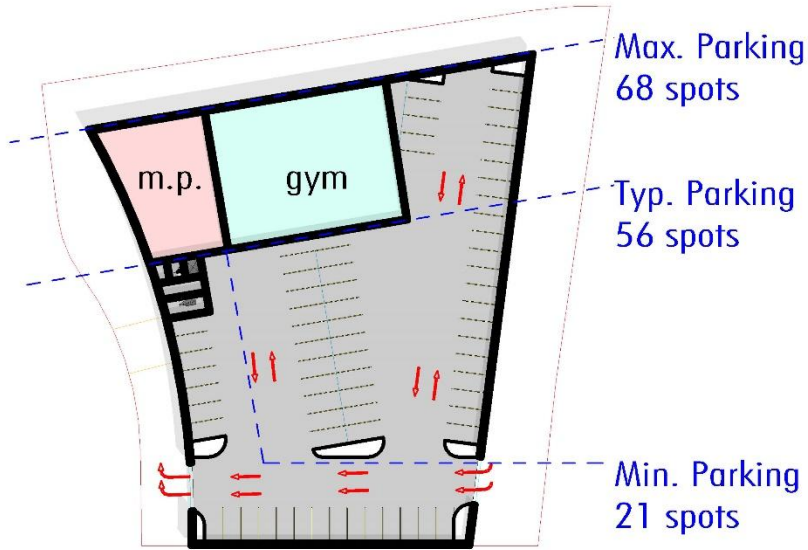

OPTION B
"SOLAR HARVEST"

OPTION B
"SOLAR HARVEST"

1 -1 GARAGE - OPTION B
1" = 50'-0"

2 FIRST FLOOR PLAN - OPTION B
1" = 50'-0"

3 SECOND FLOOR PLAN - OPTION B
1" = 50.0"

4 THIRD FLOOR PLAN - OPTION B
1" = 50.0"

5 FOURTH FLOOR PLAN - OPTION B
1" = 50.0"

6 ROOF PLAN - OPTION B
1" = 50.0"