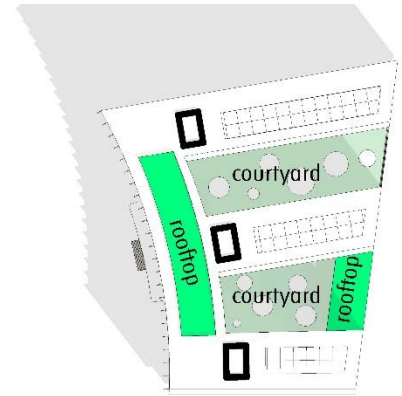

OPTION B
"SOLAR HARVEST"

OPTION B
"SOLAR HARVEST"

1 -1 GARAGE - OPTION B
1" = 50'-0"

2 FIRST FLOOR PLAN - OPTION B
1" = 50'-0"

3 SECOND FLOOR PLAN - OPTION B
1" = 50.0"

4 THIRD FLOOR PLAN - OPTION B
1" = 50.0"

5 FOURTH FLOOR PLAN - OPTION B
1" = 50.0"

6 ROOF PLAN - OPTION B
1" = 50.0"