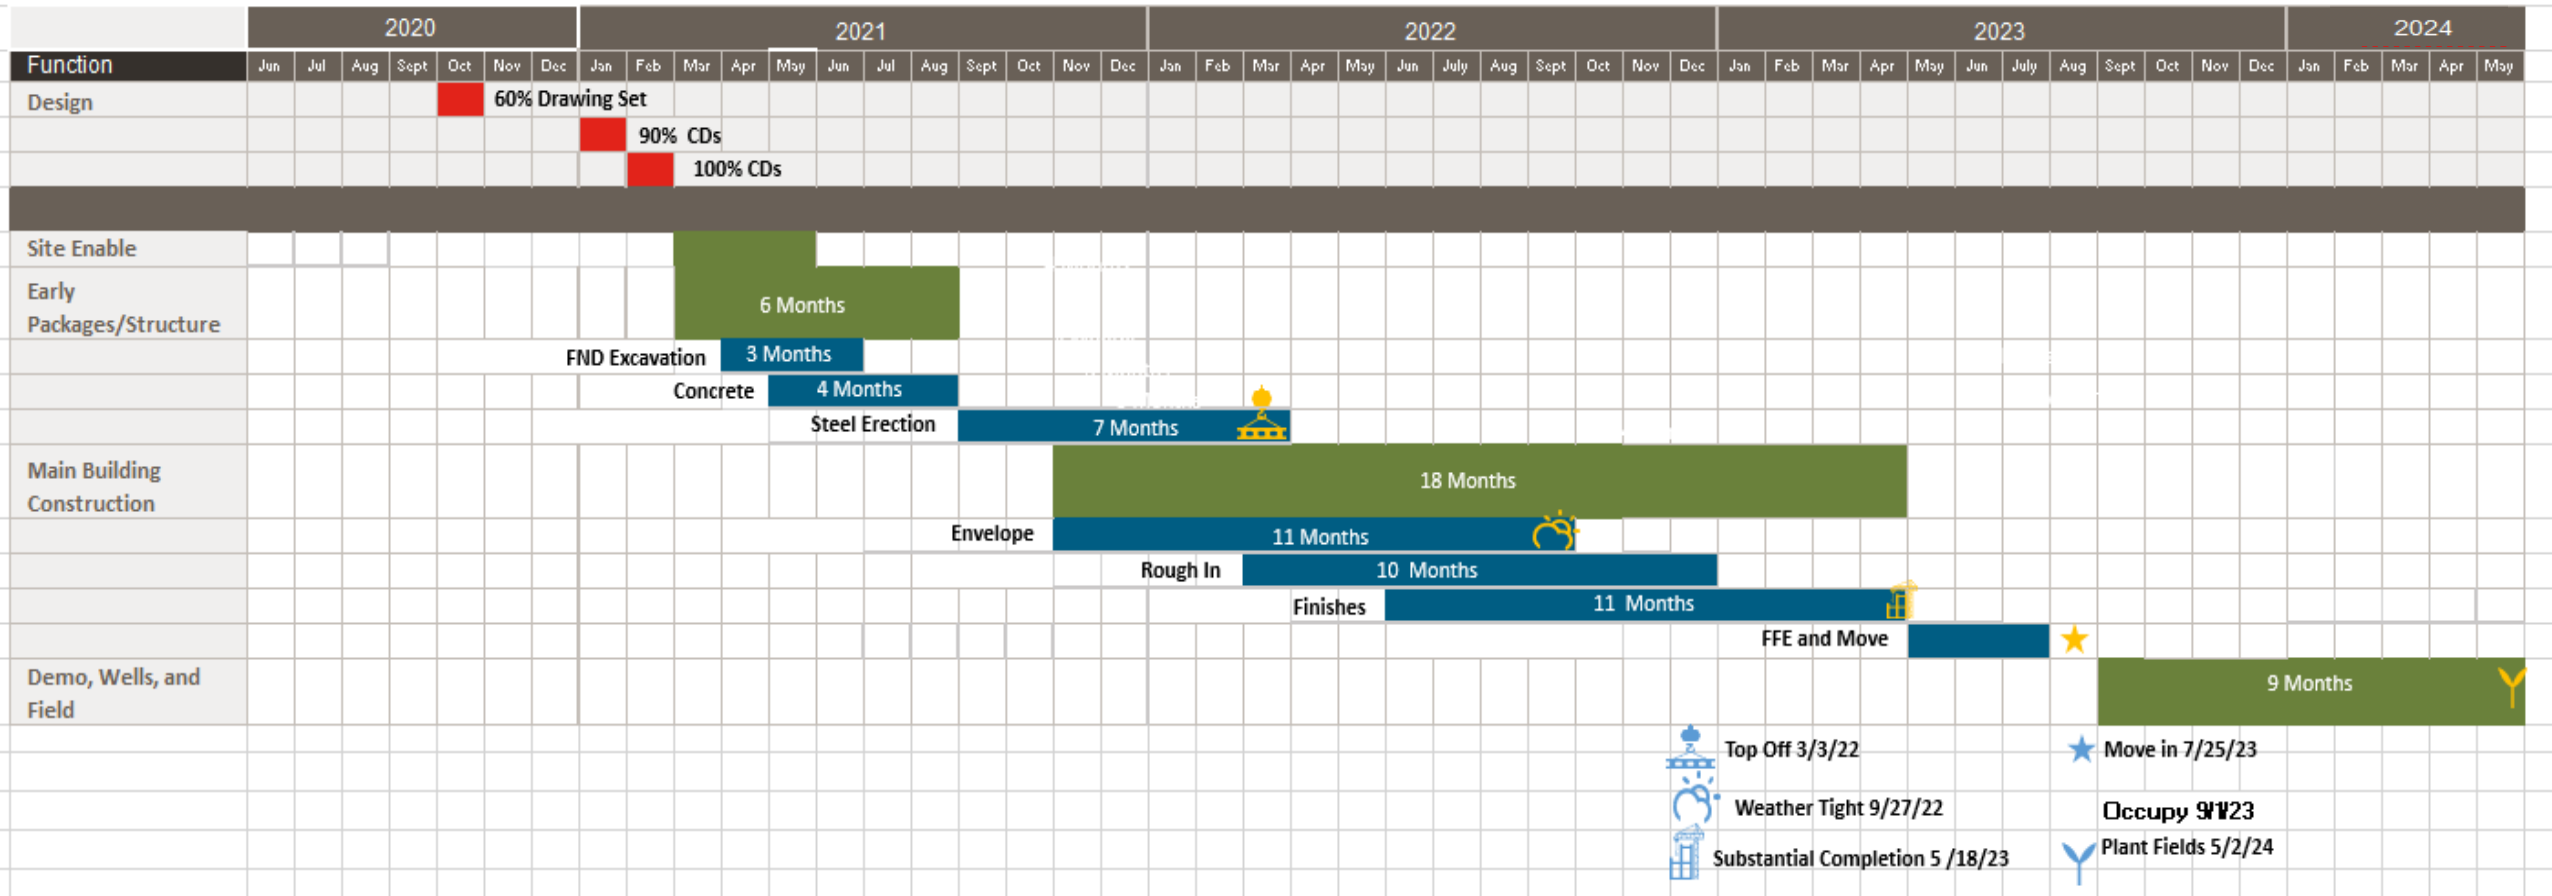

Michael Driscoll School Project Schedule Review

- Top Off 3/3/22
- Move in 7/25/23
- Weather Tight 9/27/22
- Occupy 9/23
- Substantial Completion 5/18/23
- Plant Fields 5/2/24