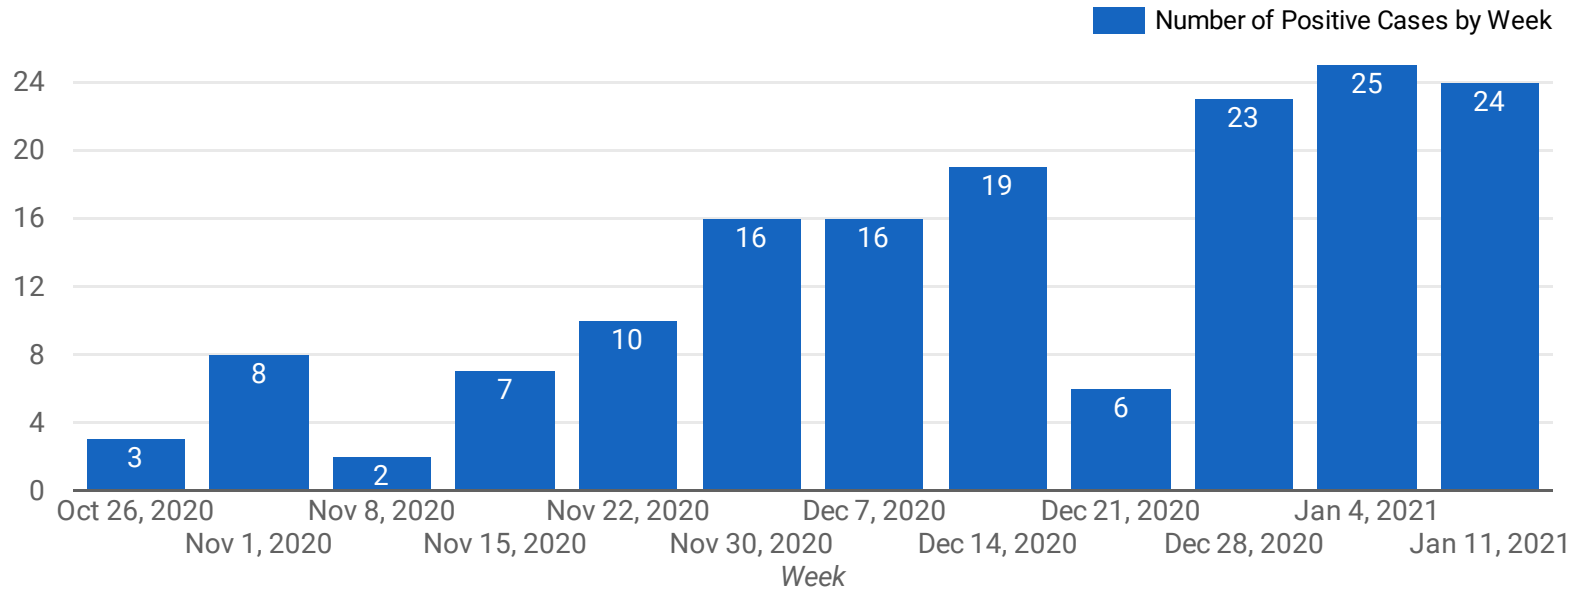

COVID-19 CASES: DISTRICT DASHBOARD

Dashboard outlines number of positive COVID-19 cases in the PSB school community by week and learning model. For the purpose of this dataset, weeks run Monday - Sunday.

Source: Public Schools of Brookline School Health Services Department

Number of Positive Cases by Week -- Total Cases

TOTAL PSB CASES TO DATE:
174

Number of Positive Cases by Week and Learning Model

TOTAL PSB CASES TO DATE:
Remote: 21
In-Person/Hybrid: 152

COVID-19 CASES: SCHOOL BY SCHOOL DASHBOARD

The table outlines the number of positive COVID-19 cases by week and the number of cumulative cases for the year at each school. For the purpose of this dataset, weeks run Monday - Sunday.