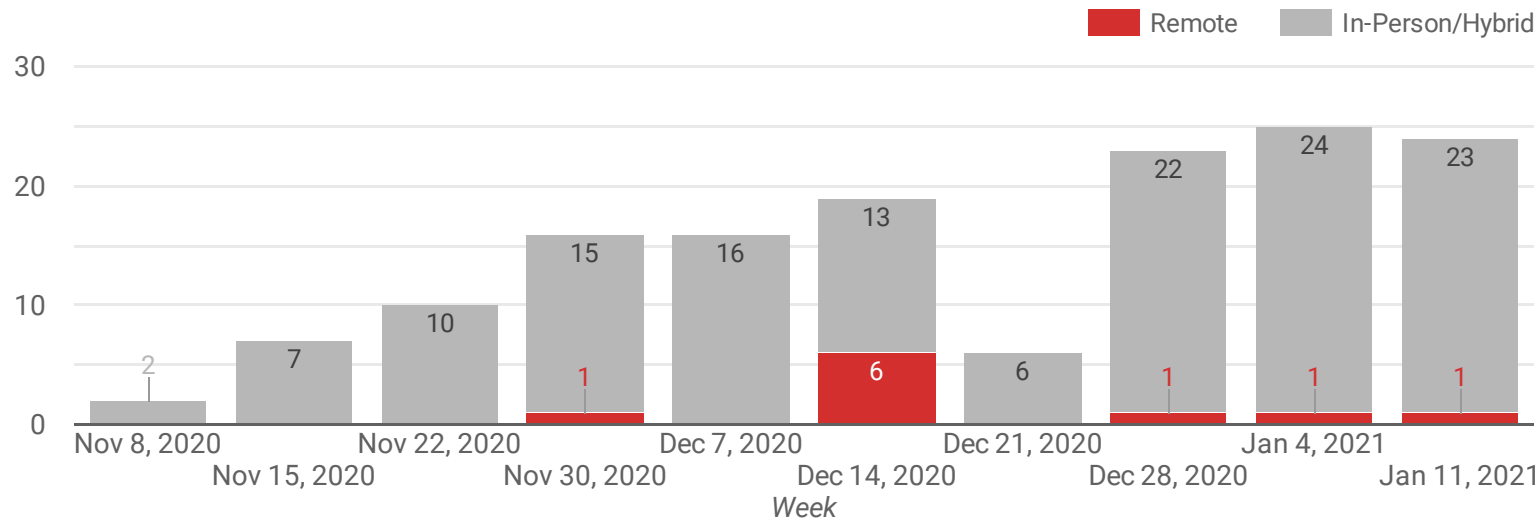

COVID-19 CASES: DISTRICT DASHBOARD

Dashboard outlines number of positive COVID-19 cases in the PSB school community by week and learning model. For the purpose of this dataset, weeks run Monday - Sunday.

Source: Public Schools of Brookline School Health Services Department

Number of Positive Cases by Week -- Total Cases

TOTAL PSB CASES TO DATE:
174

Number of Positive Cases by Week and Learning Model

TOTAL PSB CASES TO DATE:
Remote: 21
In-Person/Hybrid: 152

COVID-19 CASES: SCHOOL BY SCHOOL DASHBOARD

The table outlines the number of positive COVID-19 cases by week and the number of cumulative cases for the year at each school. For the purpose of this dataset, weeks run Monday - Sunday.