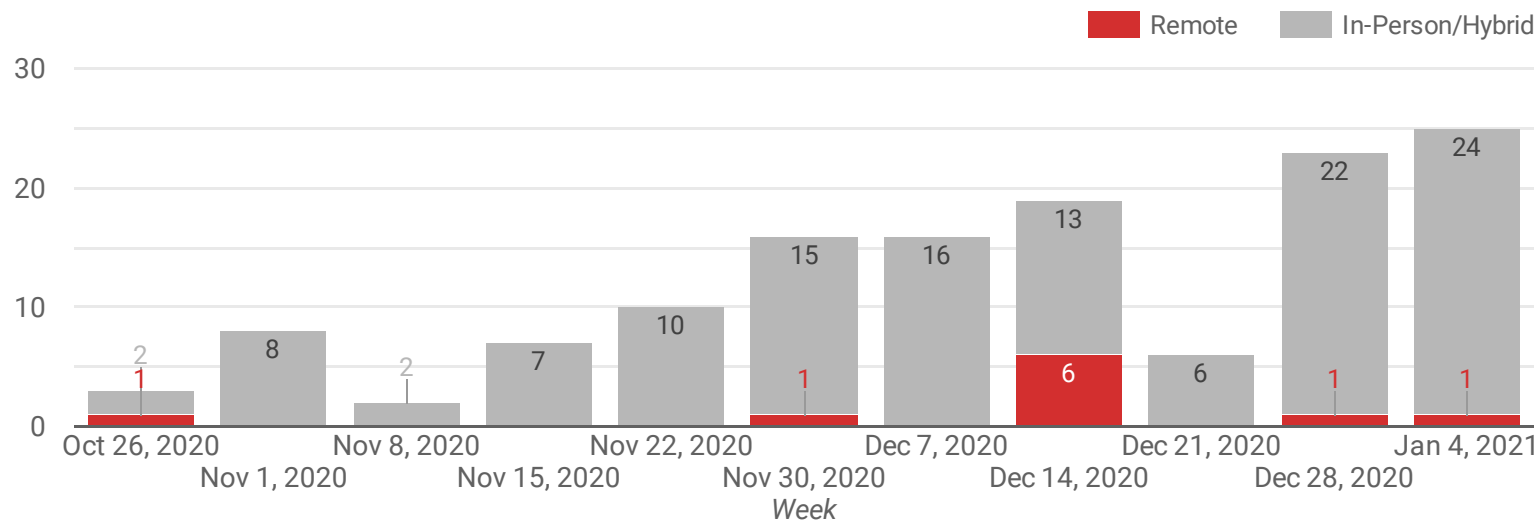

COVID-19 CASES: DISTRICT DASHBOARD

Dashboard outlines number of positive COVID-19 cases in the PSB school community by week and learning model. For the purpose of this dataset, weeks run Monday - Sunday.

Source: Public Schools of Brookline School Health Services Department

Number of Positive Cases by Week -- Total Cases

TOTAL PSB CASES TO DATE:
150

Number of Positive Cases by Week and Learning Model

TOTAL PSB CASES TO DATE:
Remote: 20
In-Person/Hybrid: 129

COVID-19 CASES: SCHOOL BY SCHOOL DASHBOARD

The table outlines the number of positive COVID-19 cases by week and the number of cumulative cases for the year at each school. For the purpose of this dataset, weeks run Monday - Sunday.