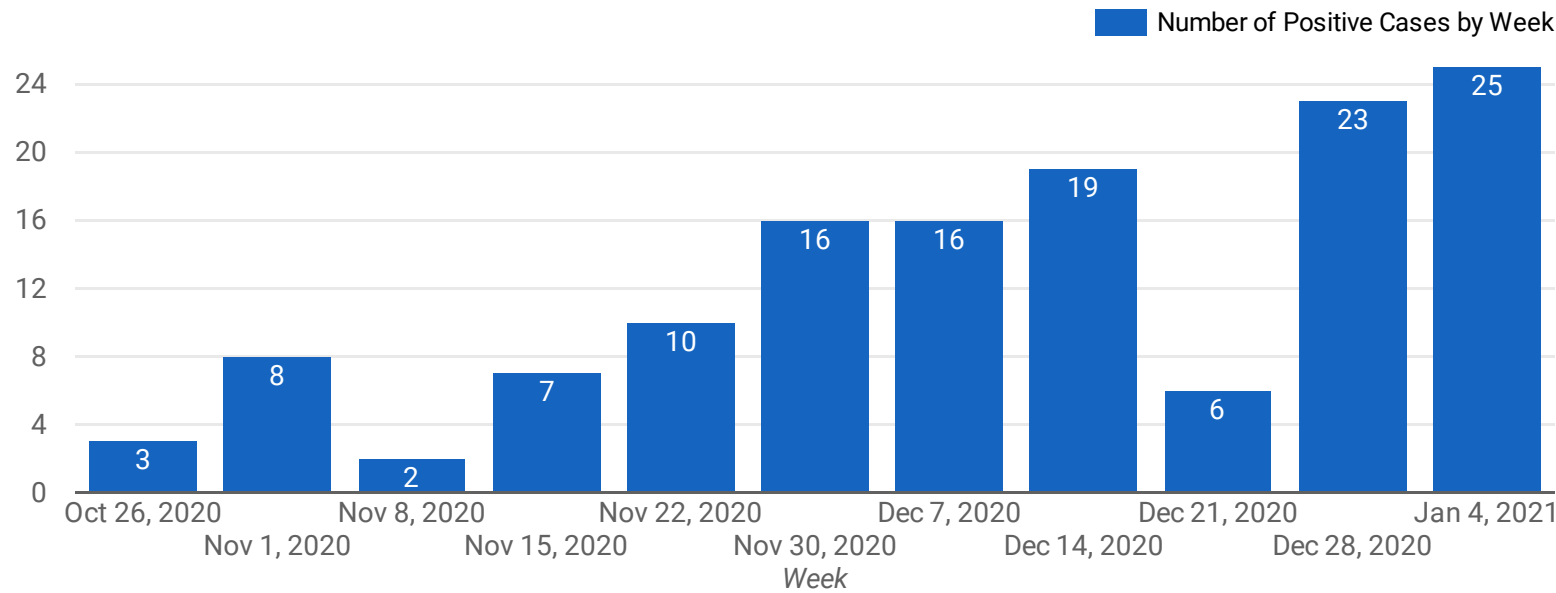

COVID-19 CASES: DISTRICT DASHBOARD

Dashboard outlines number of positive COVID-19 cases in the PSB school community by week and learning model. For the purpose of this dataset, weeks run Monday - Sunday.

Source: Public Schools of Brookline School Health Services Department

Number of Positive Cases by Week -- Total Cases

TOTAL PSB CASES TO DATE:
150

Number of Positive Cases by Week and Learning Model

TOTAL PSB CASES TO DATE:
Remote: 20
In-Person/Hybrid: 129

COVID-19 CASES: SCHOOL BY SCHOOL DASHBOARD

The table outlines the number of positive COVID-19 cases by week and the number of cumulative cases for the year at each school. For the purpose of this dataset, weeks run Monday - Sunday.